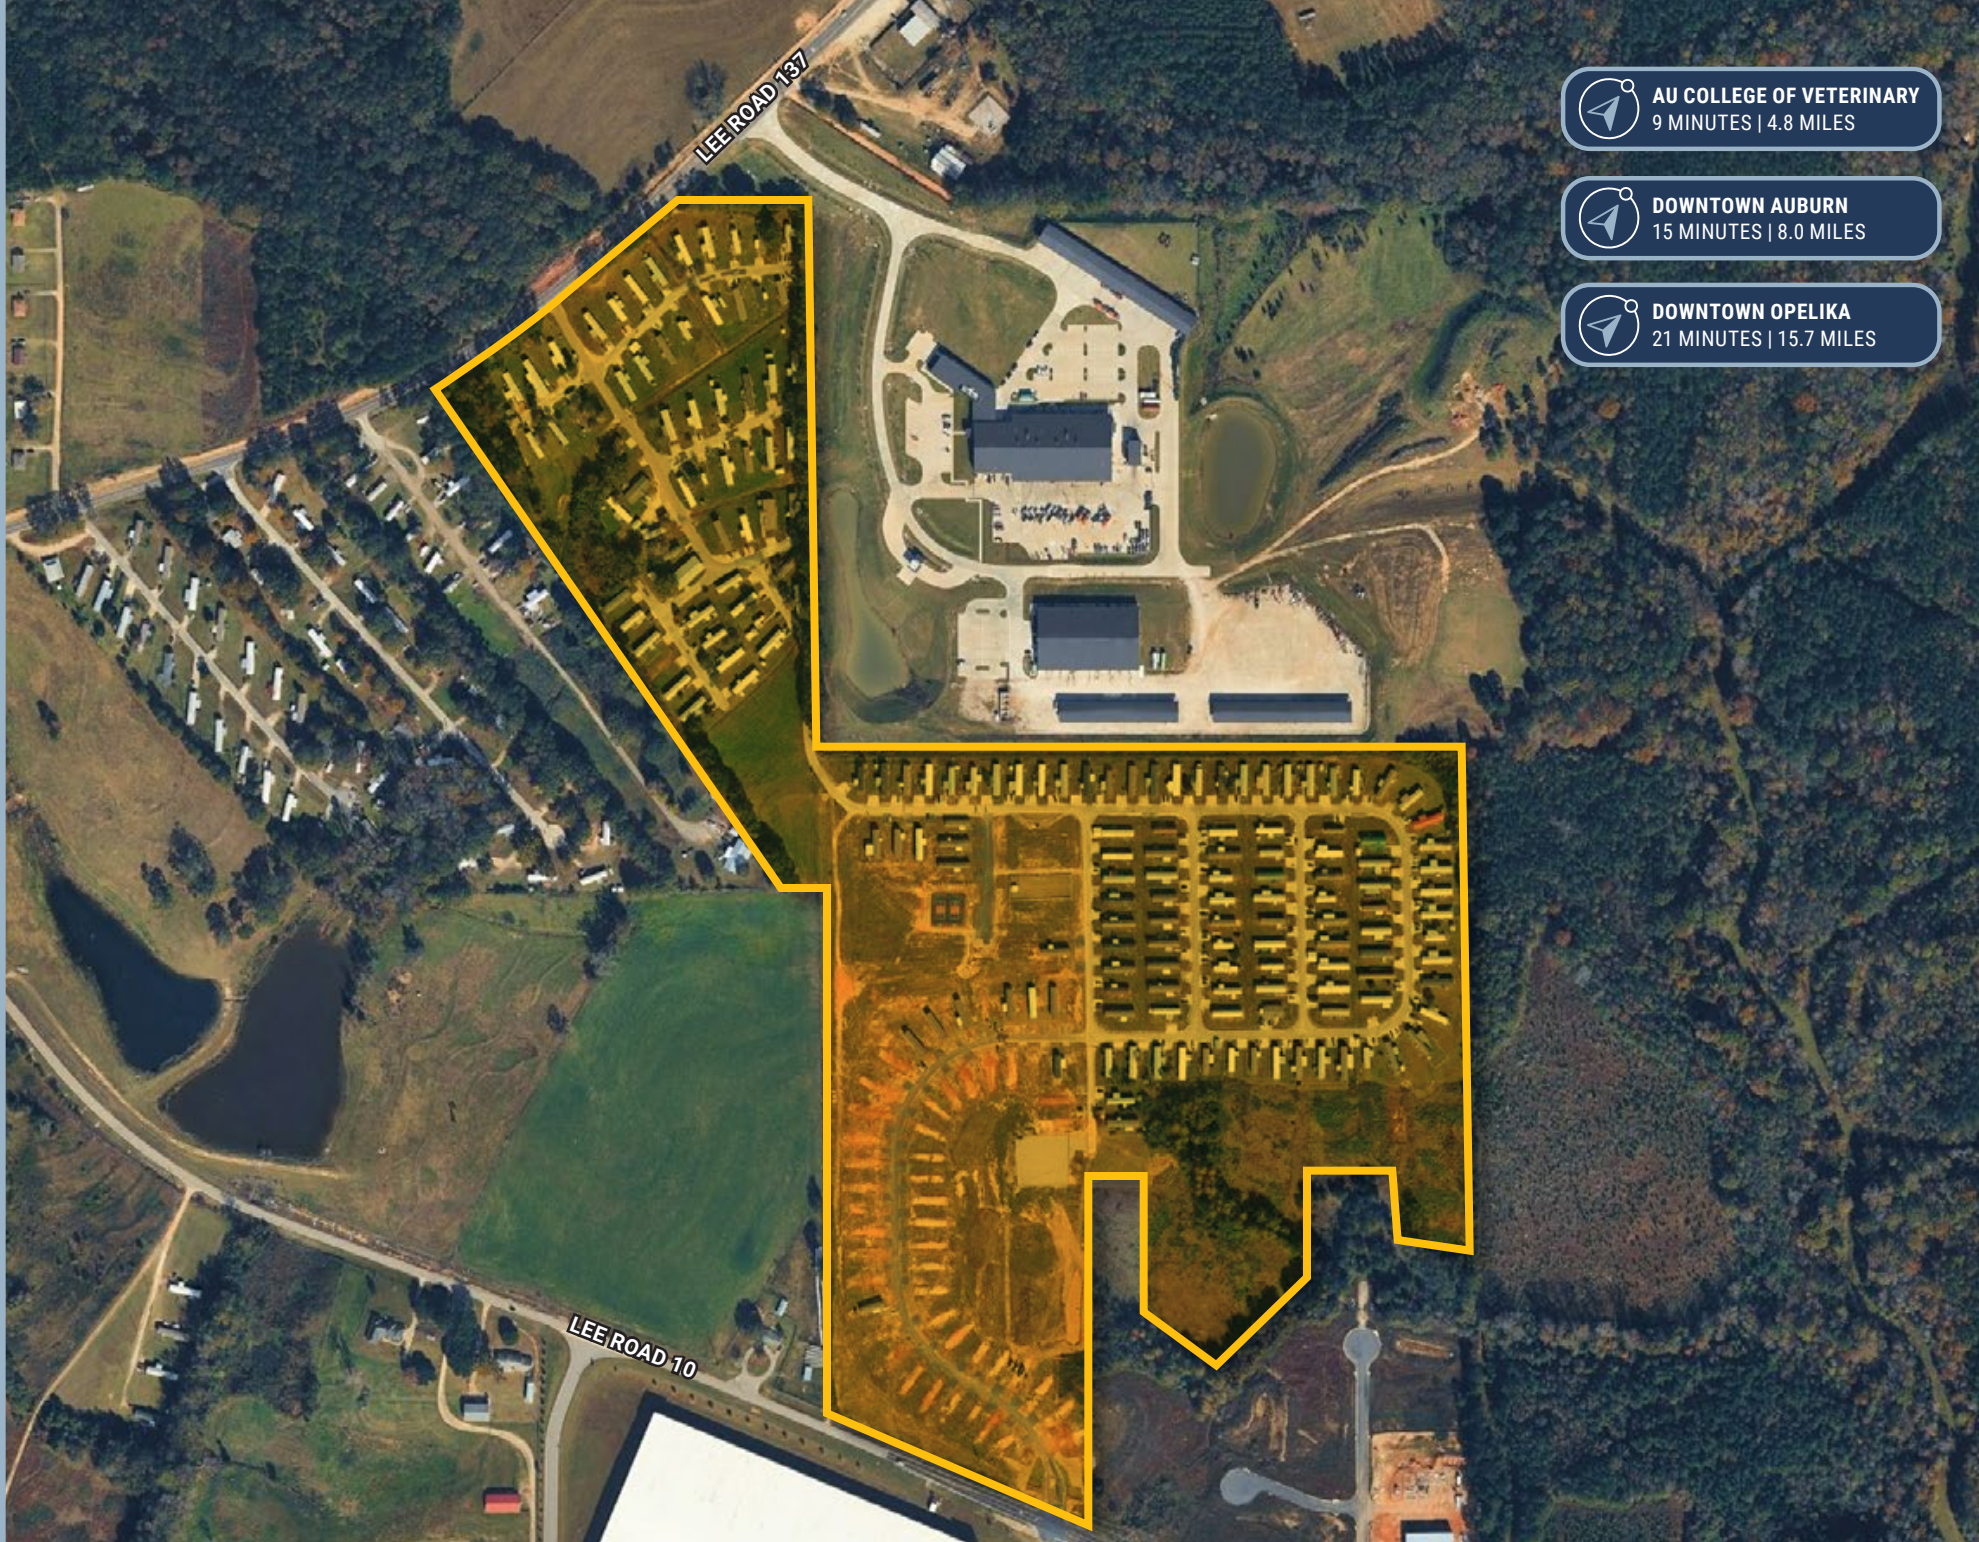

ARROWHEAD MHC

 **AU COLLEGE OF VETERINARY**
9 MINUTES | 4.8 MILES

 **DOWNTOWN AUBURN**
15 MINUTES | 8.0 MILES

 **DOWNTOWN OPELIKA**
21 MINUTES | 15.7 MILES

STONEGATE MHC

WEBSTER ROAD

WIRE ROAD

STONEGATE DRIVE

 **AU COLLEGE OF VETERINARY**
2 MINUTES | 0.7 MILES

 **DOWNTOWN AUBURN**
10 MINUTES | 4.2 MILES

 **DOWNTOWN OPELIKA**
20 MINUTES | 13.9 MILES

CREEKSIDE MHC

 **AU COLLEGE OF VETERINARY**
3 MINUTES | 0.8 MILES

 **DOWNTOWN AUBURN**
10 MINUTES | 4.2 MILES

 **DOWNTOWN OPELIKA**
19 MINUTES | 14.9 MILES

South Ridge MHC

 **AU COLLEGE OF VETERINARY**
7 MINUTES | 2.9 MILES

 **DOWNTOWN AUBURN**
8 MINUTES | 2.3 MILES

 **DOWNTOWN OPELIKA**
18 MINUTES | 9.7 MILES

85

LEE ROAD 191