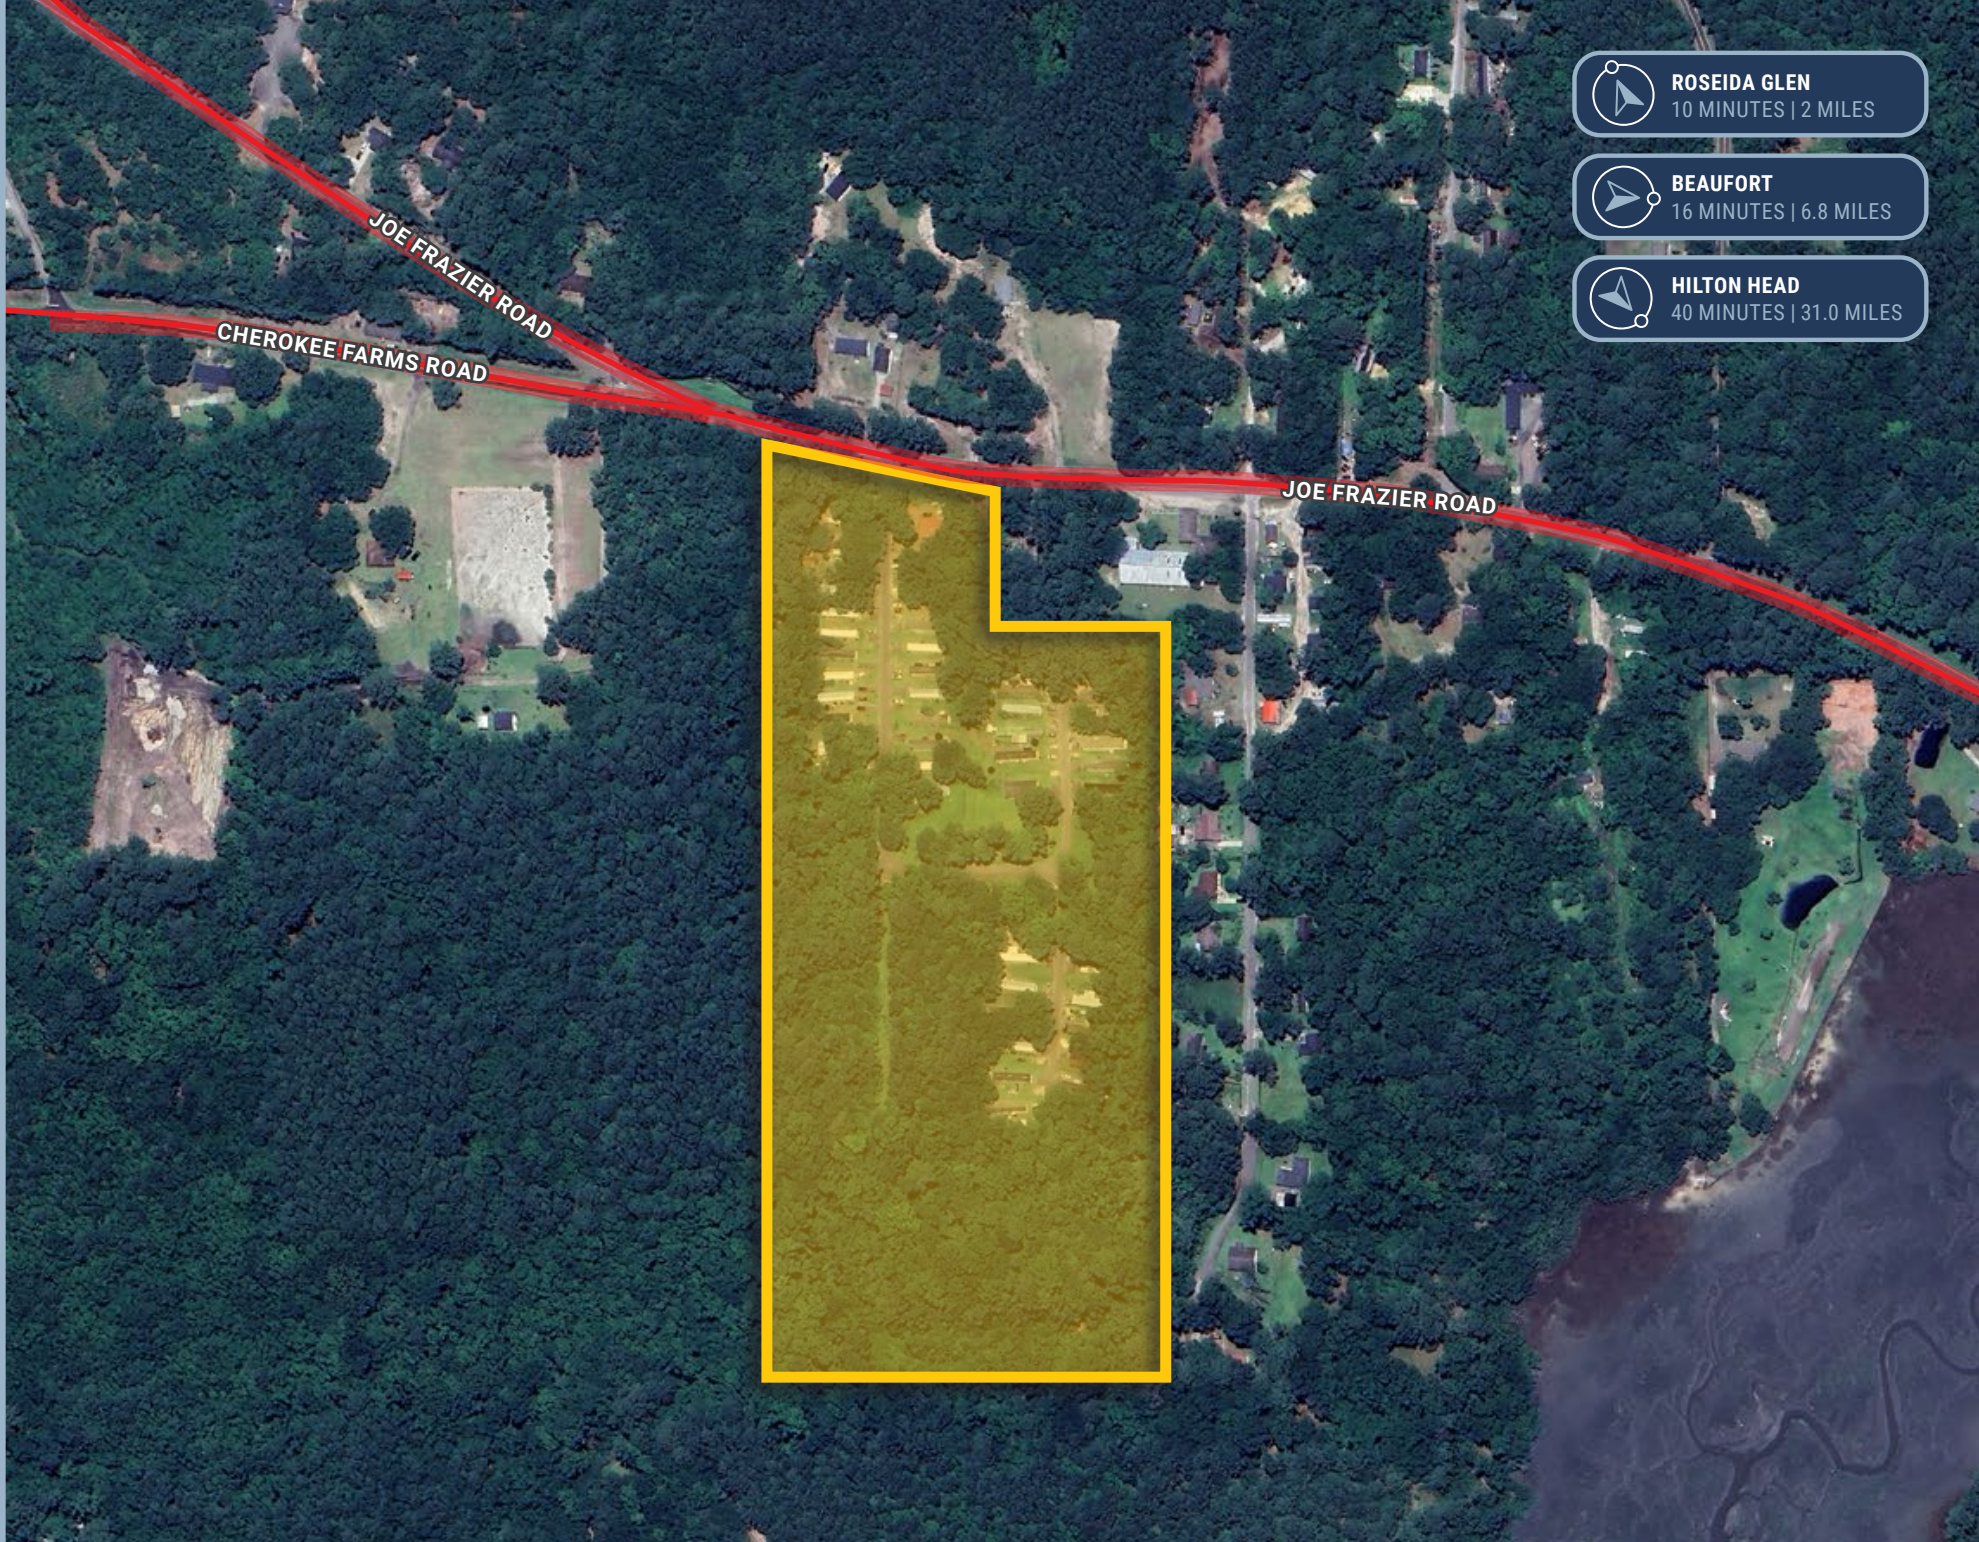

ROSEIDA GLEN

 **ROSEIDA GLEN TO INDEPENDENT**
5 MINUTES | 1 MILE

 **BEAUFORT**
11 MINUTES | 5.1 MILES

 **HILTON HEAD**
43 MINUTES | 32.7 MILES

* Seller is currently in the process of paving Roseida Glen.

PINE OAKS

 **ROSEIDA GLEN**
10 MINUTES | 2 MILES

 **BEAUFORT**
16 MINUTES | 6.8 MILES

 **HILTON HEAD**
40 MINUTES | 31.0 MILES