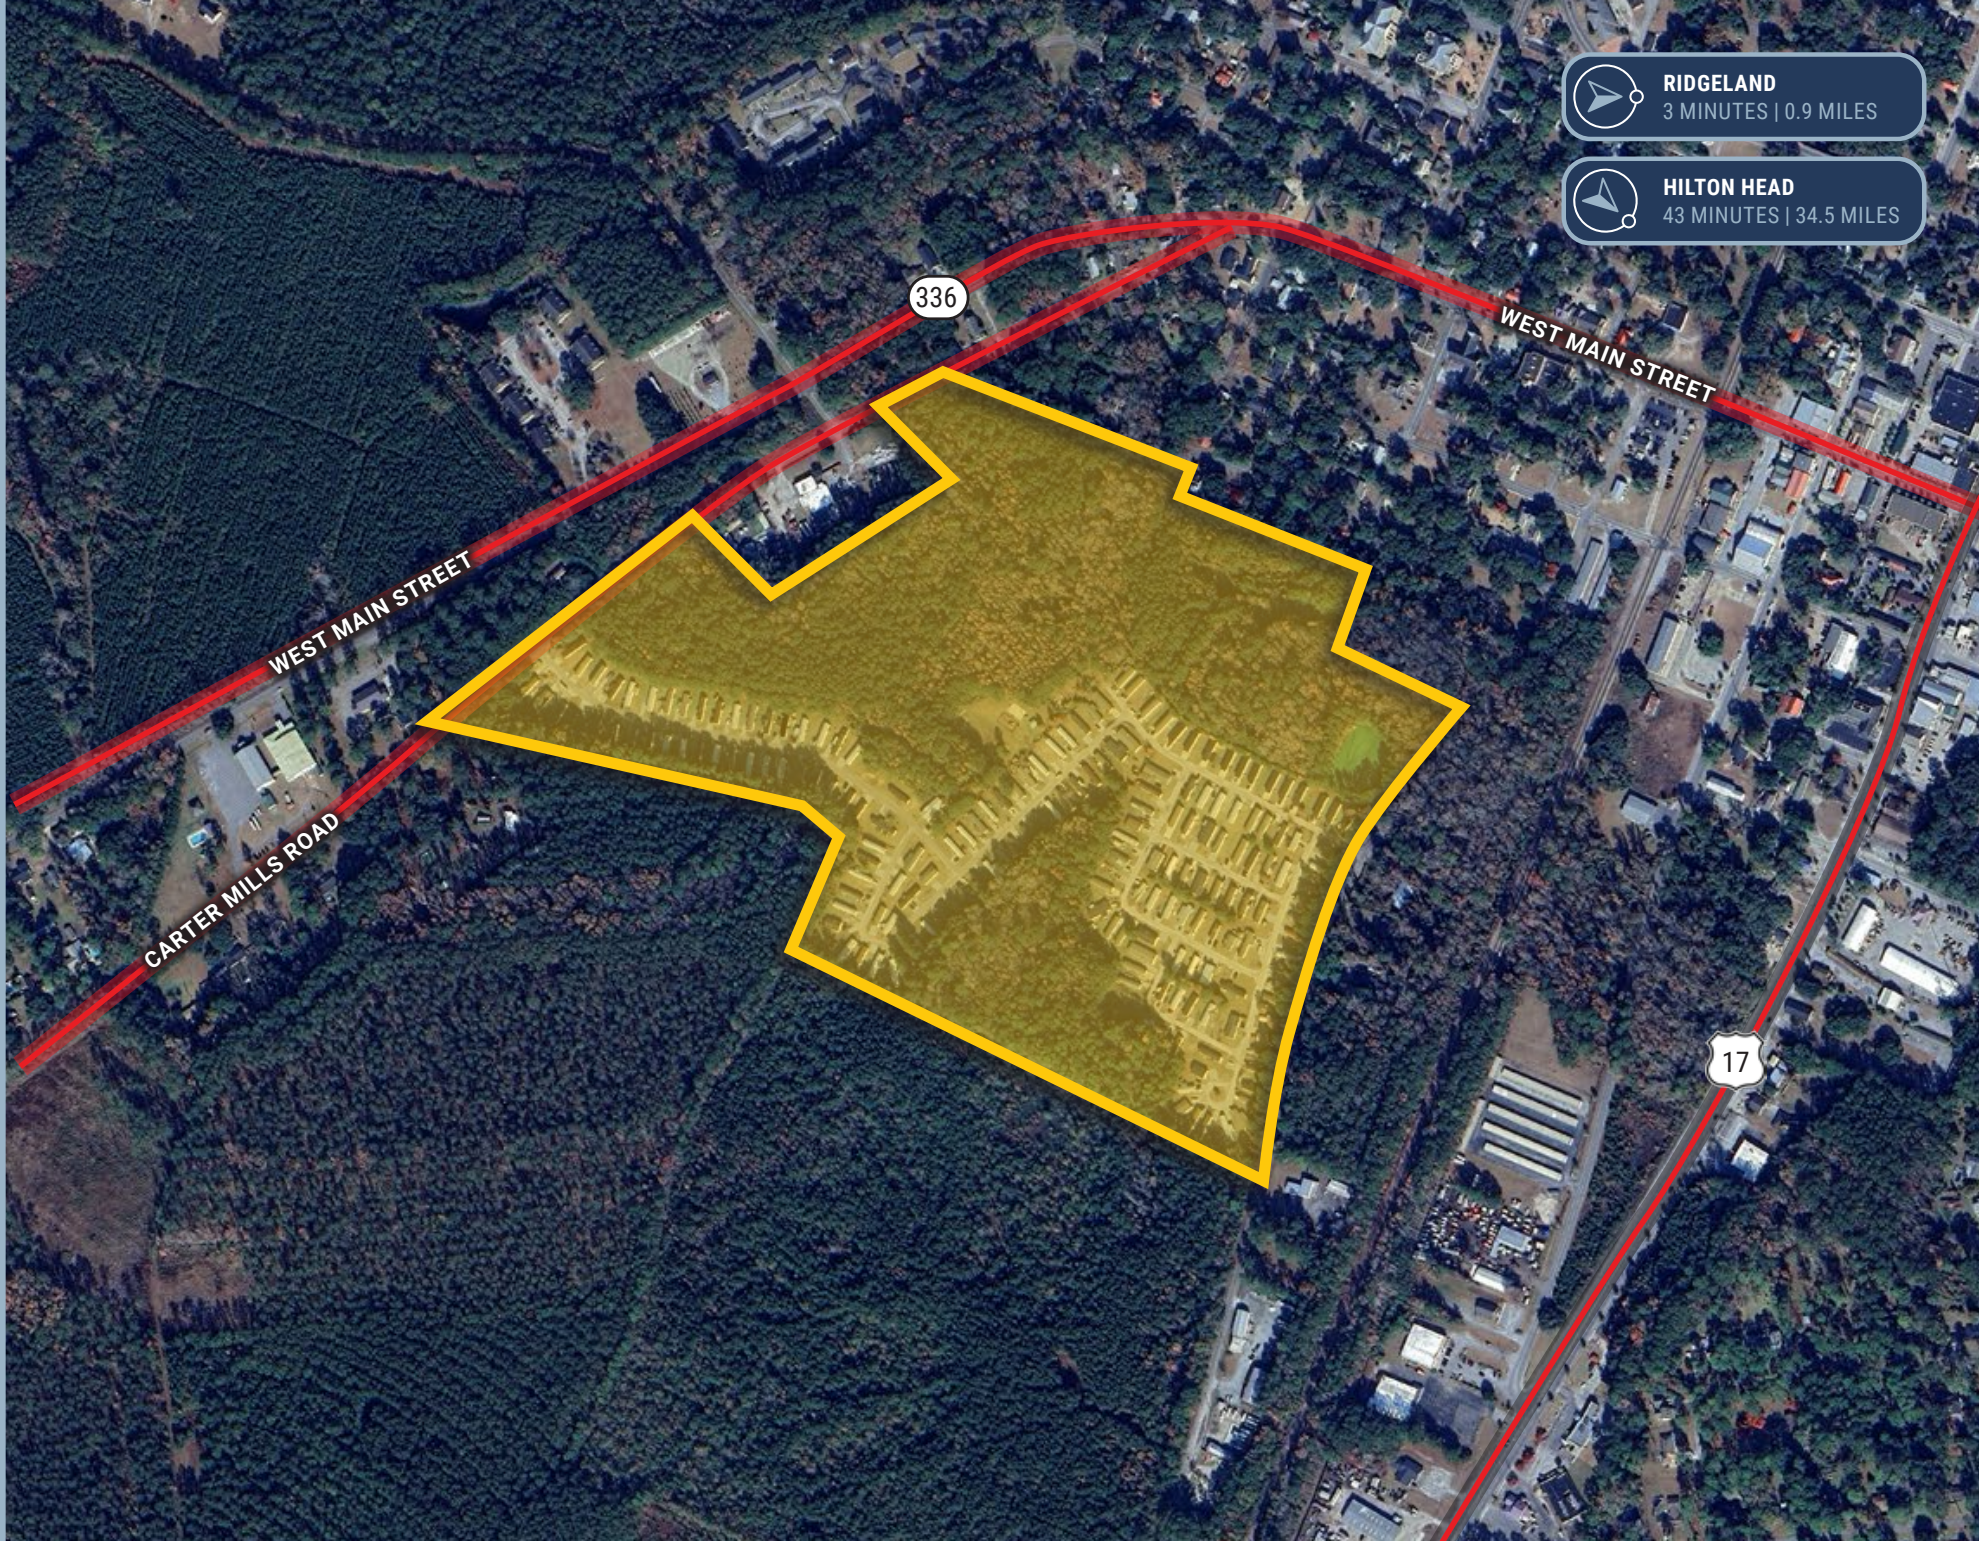

CARTERS MILL ESTATES

 **RIDGELAND**
3 MINUTES | 0.9 MILES

 **HILTON HEAD**
43 MINUTES | 34.5 MILES

INDEPENDENT

 **INDEPENDENT TO ROSEIDA GLEN**
5 MINUTES | 1 MILE

 **BEAUFORT**
15 MINUTES | 6.4 MILES

 **HILTON HEAD**
43 MINUTES | 34.5 MILES

ROSEIDA GLEN

 **ROSEIDA GLEN TO INDEPENDENT**
5 MINUTES | 1 MILE

 **BEAUFORT**
11 MINUTES | 5.1 MILES

 **HILTON HEAD**
43 MINUTES | 32.7 MILES

* Seller is currently in the process of paving Roseida Glen.

PINE OAKS

 **ROSEIDA GLEN**
10 MINUTES | 2 MILES

 **BEAUFORT**
16 MINUTES | 6.8 MILES

 **HILTON HEAD**
40 MINUTES | 31.0 MILES