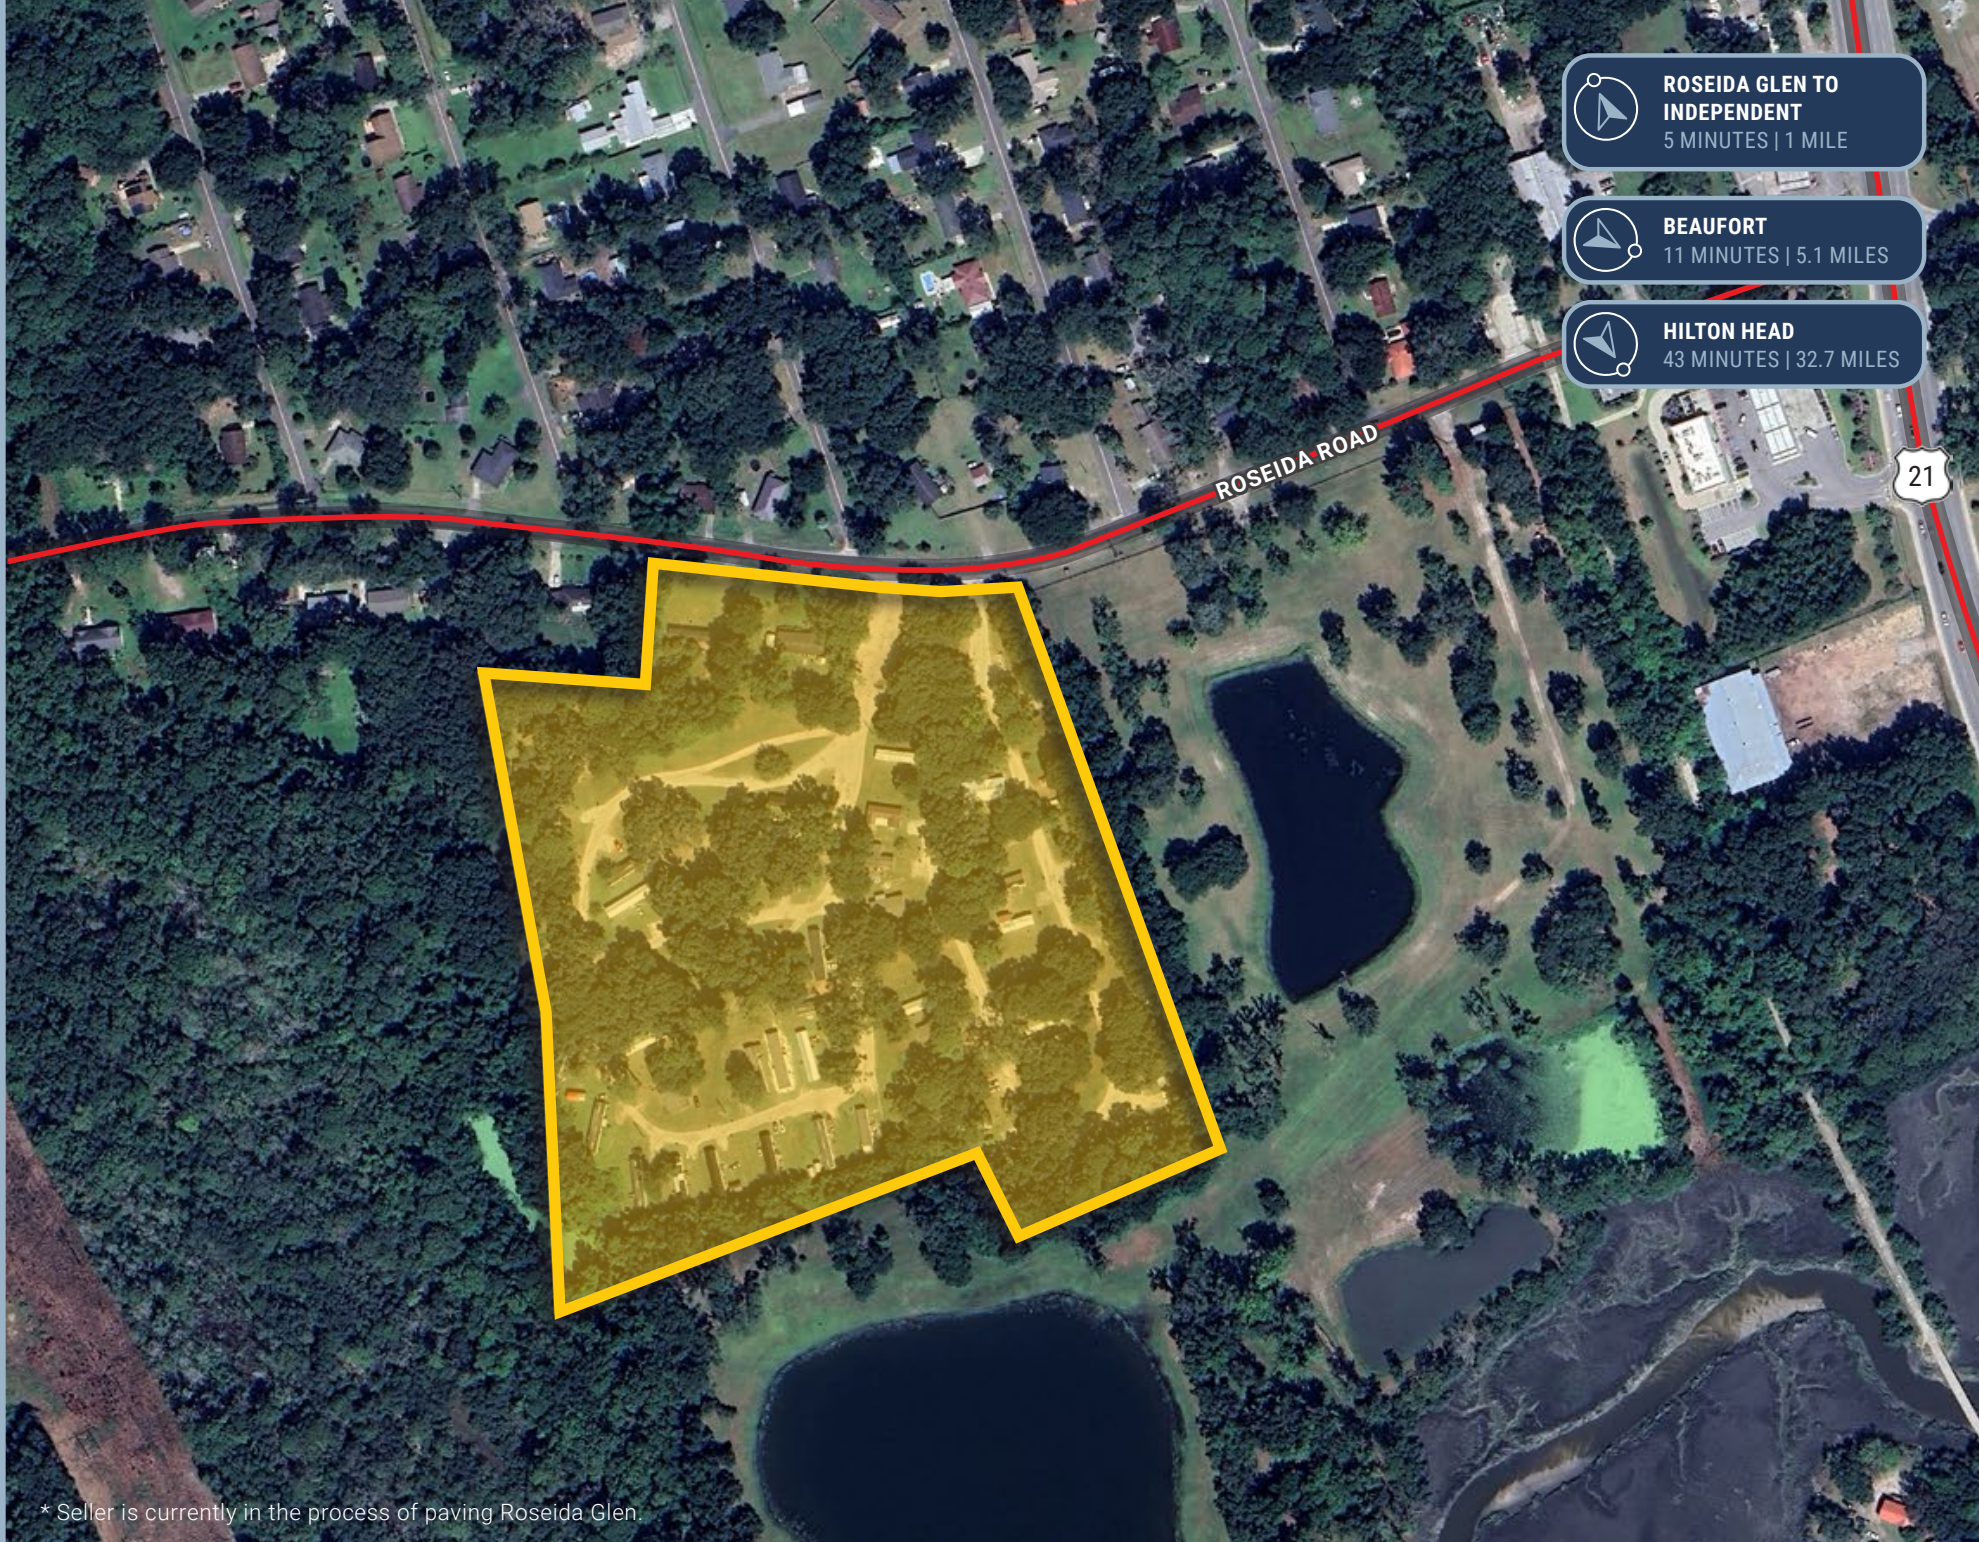

CARTERS MILL ESTATES

 **RIDGELAND**
3 MINUTES | 0.9 MILES

 **HILTON HEAD**
43 MINUTES | 34.5 MILES

INDEPENDENT

 **INDEPENDENT TO ROSEIDA GLEN**
5 MINUTES | 1 MILE

 **BEAUFORT**
15 MINUTES | 6.4 MILES

 **HILTON HEAD**
43 MINUTES | 34.5 MILES

ROSEIDA GLEN

 **ROSEIDA GLEN TO INDEPENDENT**
5 MINUTES | 1 MILE

 **BEAUFORT**
11 MINUTES | 5.1 MILES

 **HILTON HEAD**
43 MINUTES | 32.7 MILES

* Seller is currently in the process of paving Roseida Glen.

PINE OAKS

 **ROSEIDA GLEN**
10 MINUTES | 2 MILES

 **BEAUFORT**
16 MINUTES | 6.8 MILES

 **HILTON HEAD**
40 MINUTES | 31.0 MILES